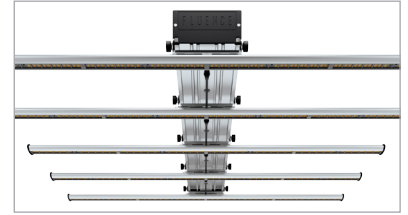

SPYDRx

SPECIFICATIONS

LIGHT SOURCE	LED
SPECTRA	PHYSIOSPEC INDOOR
EFFICACY	2.2 $\mu\text{mol}/\text{J}$
PPF	730 $\mu\text{mol}/\text{s}$
INPUT POWER	330 WATTS
INPUT VOLTAGE	100-277V
L / H / W WEIGHT	44 / 42 / 4.6 IN 22 LB
MOUNTING HEIGHT	6 INCHES FROM CANOPY
THERMAL MANAGEMENT	PASSIVE
DIMMING	PWM

PHYSIOSPEC INDOOR

STOCK KEEPING UNITS

FAMILY	MODEL	SPECTRUM	INPUT VOLTAGE	CORD LENGTH	AC PLUG	MOUNTING
SR SPYDR	X X	I PHYSIOSPEC INDOOR	1 100-277V	06 6 FEET	N5 NEMA 5-15P	B C-BRACKET
			2 200-277V	15 15 FEET	N6 NEMA 6-15P L7 NEMA L7-15P PT PIGTAILS	G AIRCRAFT CABLE A ADJUSTABLE CABLE