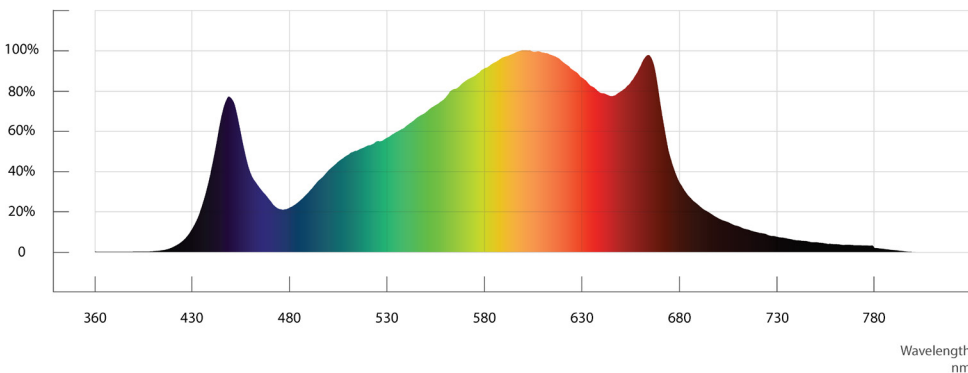

PHYSIOSPEC INDOOR

STOCK KEEPING UNITS

FAMILY	MODEL	SPECTRUM	INPUT VOLTAGE	CORD LENGTH	AC PLUG	MOUNTING
SR SPYDR	X X	I PHYSIOSPEC INDOOR	1 100-277V	06 6 FEET	N5 NEMA 5-15P	B C-BRACKET
			2 200-277V	15 15 FEET	N6 NEMA 6-15P L7 NEMA L7-15P PT PIGTAILS	G AIRCRAFT CABLE A ADJUSTABLE CABLE