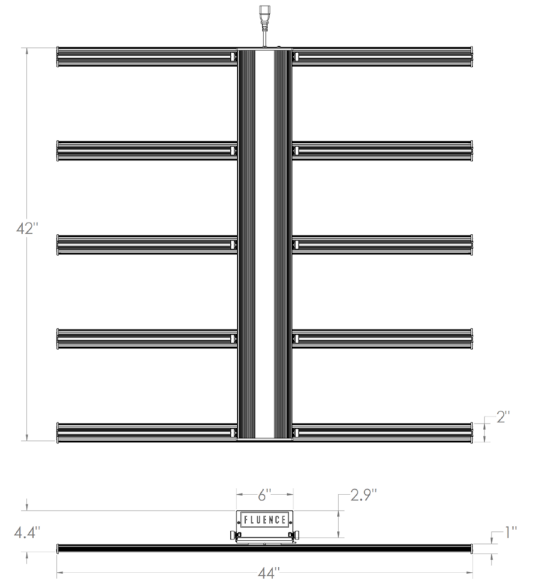

SPYDRx

SPECIFICATIONS

LIGHT SOURCE	LED
SPECTRA	PHYSIOSPEC INDOOR
EFFICACY	2.2 $\mu\text{mol}/\text{J}$
PPF	730 $\mu\text{mol}/\text{s}$
INPUT POWER	330 WATTS
INPUT VOLTAGE	100-277V
L / H / W WEIGHT	44 / 42 / 4.6 IN 22 LB
MOUNTING HEIGHT	6 INCHES FROM CANOPY
THERMAL MANAGEMENT	PASSIVE
DIMMING	PWM

PHYSIOSPEC INDOOR

STOCK KEEPING UNITS

FAMILY	MODEL	SPECTRUM	INPUT VOLTAGE	CORD LENGTH	AC PLUG	MOUNTING
SR SPYDR	X X	I PHYSIOSPEC INDOOR	1 100-277V	06 6 FEET	N5 NEMA 5-15P	B C-BRACKET
			2 200-277V	15 15 FEET	N6 NEMA 6-15P L7 NEMA L7-15P PT PIGTAILS	G AIRCRAFT CABLE A ADJUSTABLE CABLE