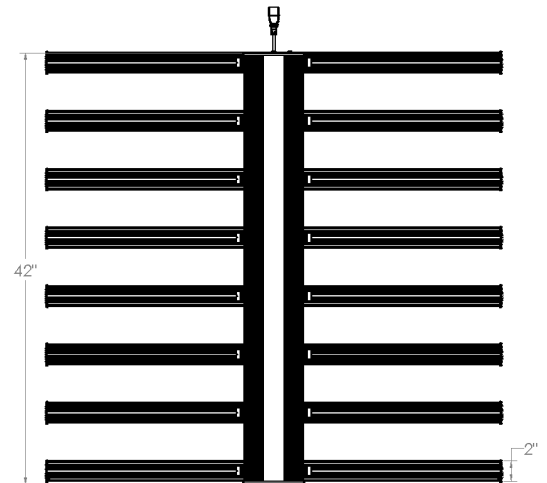

SPYDRx PLUS

SPECIFICATIONS

LIGHT SOURCE	LED
SPECTRA	PHYSIOSPEC INDOOR
EFFICACY	2.1 $\mu\text{mol}/\text{J}$
PPF	1410 $\mu\text{mol}/\text{s}$
INPUT POWER	660 WATTS
INPUT VOLTAGE	100-277V
L / H / W WEIGHT	44 / 42 / 4.6 IN 32 LB
MOUNTING HEIGHT	6 INCHES FROM CANOPY
THERMAL MANAGEMENT	PASSIVE
DIMMING	PWM

PHYSIOSPEC INDOOR

STOCK KEEPING UNITS

FAMILY	MODEL	SPECTRUM	INPUT VOLTAGE	CORD LENGTH	AC PLUG	MOUNTING
SR SPYDR	X X	I PHYSIOSPEC INDOOR	1 100-277V	06 6 FEET	N5 NEMA 5-15P	B C-BRACKET
			2 200-277V	15 15 FEET	N6 NEMA 6-15P L7 NEMA L7-15P PT PIGTAILS	G AIRCRAFT CABLE A ADJUSTABLE CABLE