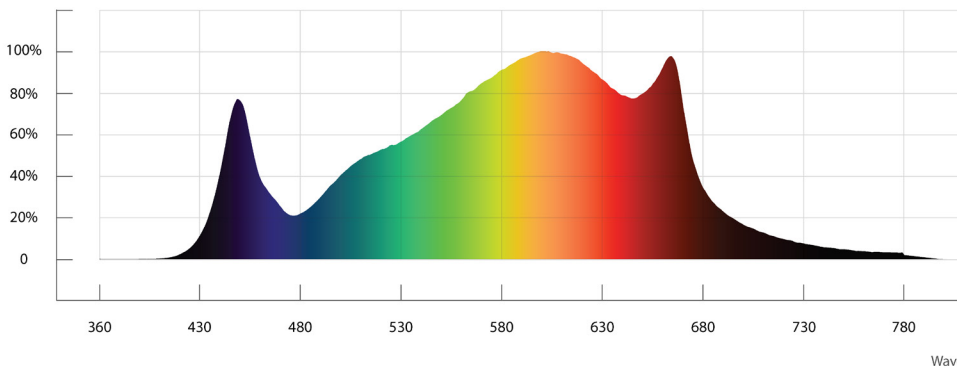

PHYSIOSPEC INDOOR

STOCK KEEPING UNITS

FAMILY	MODEL	SPECTRUM	INPUT VOLTAGE	CORD LENGTH	AC PLUG	MOUNTING
SR SPYDR	X X	I PHYSIOSPEC INDOOR	1 100-277V	06 6 FEET	N5 NEMA 5-15P	B C-BRACKET
			2 200-277V	15 15 FEET	N6 NEMA 6-15P L7 NEMA L7-15P PT PIGTAILS	G AIRCRAFT CABLE A ADJUSTABLE CABLE