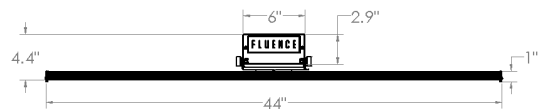

SPYDRx PLUS

SPECIFICATIONS

LIGHT SOURCE	LED
SPECTRA	PHYSIOSPEC INDOOR
EFFICACY	2.1 $\mu\text{mol}/\text{J}$
PPF	1410 $\mu\text{mol}/\text{s}$
INPUT POWER	660 WATTS
INPUT VOLTAGE	100-277V
L / H / W WEIGHT	44 / 42 / 4.6 IN 32 LB
MOUNTING HEIGHT	6 INCHES FROM CANOPY
THERMAL MANAGEMENT	PASSIVE
DIMMING	PWM

PHYSIOSPEC INDOOR

STOCK KEEPING UNITS

FAMILY	MODEL	SPECTRUM	INPUT VOLTAGE	CORD LENGTH	AC PLUG	MOUNTING
SR SPYDR	X X	I PHYSIOSPEC INDOOR	1 100-277V	06 6 FEET	N5 NEMA 5-15P	B C-BRACKET
			2 200-277V	15 15 FEET	N6 NEMA 6-15P L7 NEMA L7-15P PT PIGTAILS	G AIRCRAFT CABLE A ADJUSTABLE CABLE